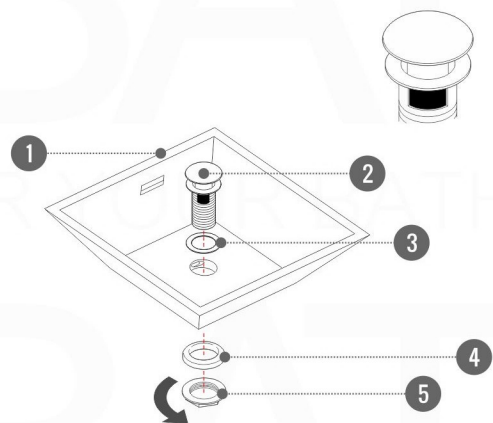

Dimensions:	width	depth	height
inches	47.24"	20.43"	34.48"
mm	1200	519	876

NOTE: DIMENSIONS AND TECHNICAL DETAILS ARE SUBJECT TO CHANGE WITHOUT NOTICE

# SQUARE SINK SPAIN 24"

. FRONT ELEVATION

. TOP ELEVATION

. SIDE ELEVATION

## Pop-Up / P-trap Installation Instructions INSTALLATION GUIDE

FOR SINKS WITHOUT OVERFLOW  
#SKU: P101N / P102N

FOR SINKS WITHOUT OVERFLOW  
#SKU: P101 / P102

OR