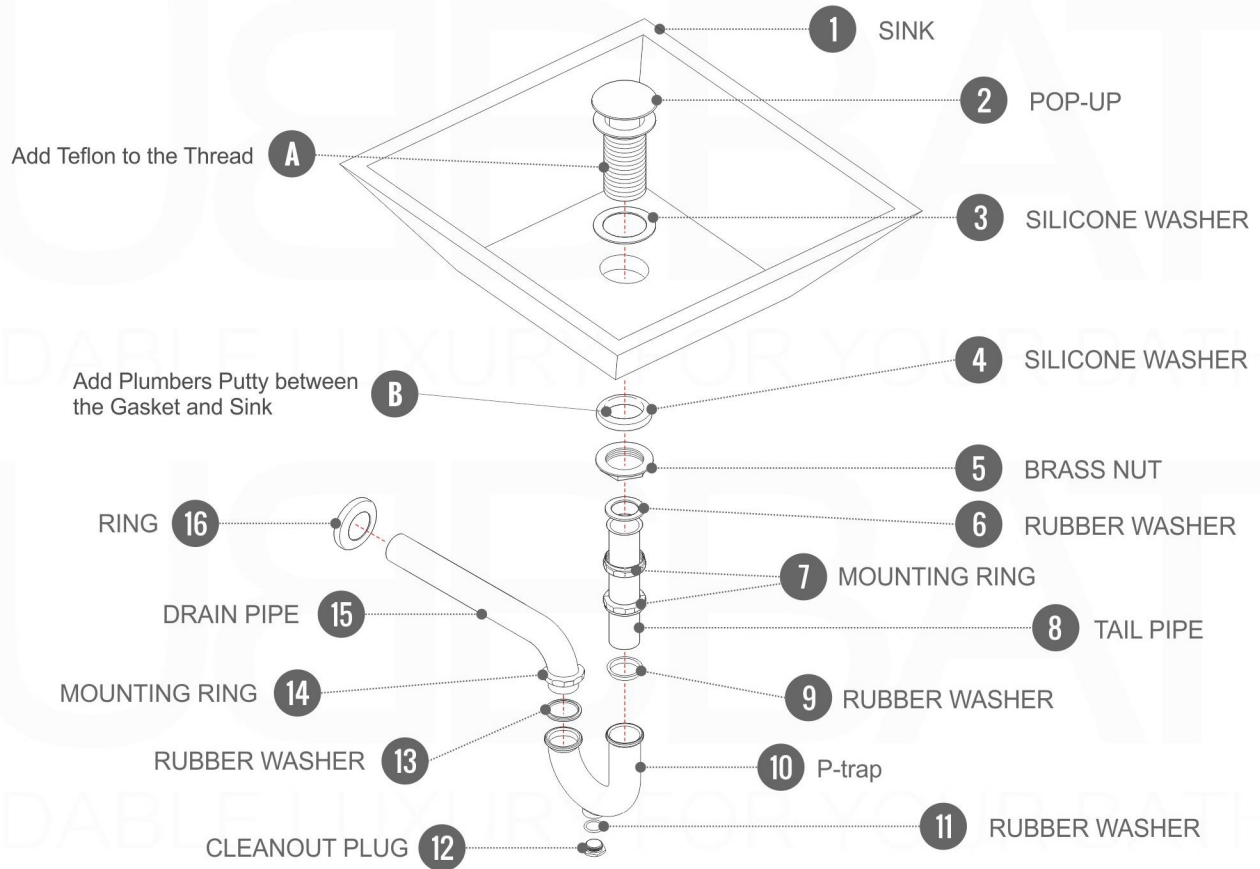

Dimensions:	width	depth	height
inches	47.24"	20.43"	34.48"
mm	1200	519	876

NOTE: DIMENSIONS AND TECHNICAL DETAILS ARE SUBJECT TO CHANGE WITHOUT NOTICE

# SQUARE SINK SPAIN 24"

. FRONT ELEVATION

. TOP ELEVATION

. SIDE ELEVATION

## Pop-Up / P-trap Installation Instructions INSTALLATION GUIDE

FOR SINKS WITHOUT OVERFLOW  
#SKU: P101N / P102N

FOR SINKS WITHOUT OVERFLOW  
#SKU: P101 / P102

OR