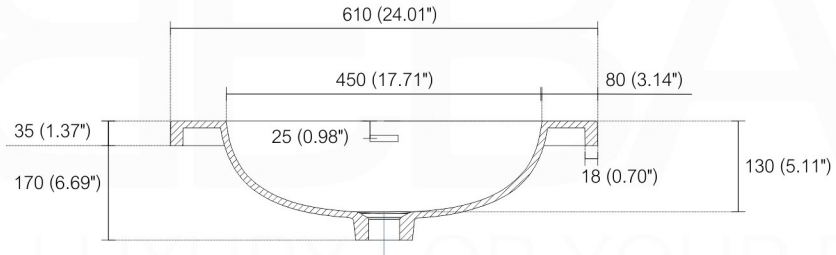

Dimensions:	width	depth	height
inches	47.24"	20.43"	34.48"
mm	1200	519	876

NOTE: DIMENSIONS AND TECHNICAL DETAILS ARE SUBJECT TO CHANGE WITHOUT NOTICE

# NUDO 48 DOUBLE

Sink: SpainSink48D

. FRONT ELEVATION

. SIDE ELEVATION

. TOP ELEVATION

# SQUARE SINK SPAIN 24"

. FRONT ELEVATION

. TOP ELEVATION

. SIDE ELEVATION