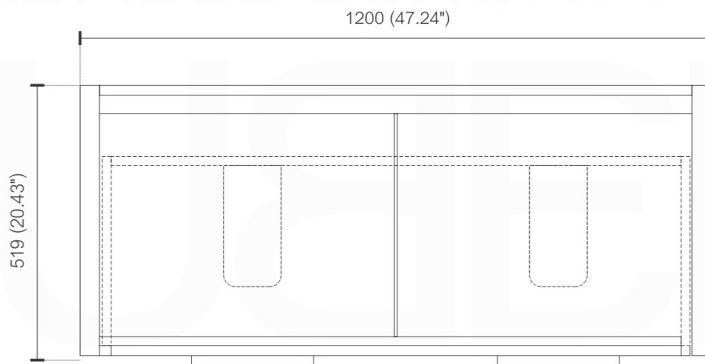

Dimensions:	width	depth	height
inches	47.24"	20.43"	34.48"
mm	1200	519	876

NOTE: DIMENSIONS AND TECHNICAL DETAILS ARE SUBJECT TO CHANGE WITHOUT NOTICE

# NUDO 48 DOUBLE

Sink: SpainSink48D

. FRONT ELEVATION

. SIDE ELEVATION

. TOP ELEVATION

# SQUARE SINK SPAIN 24"

. FRONT ELEVATION

. TOP ELEVATION

. SIDE ELEVATION