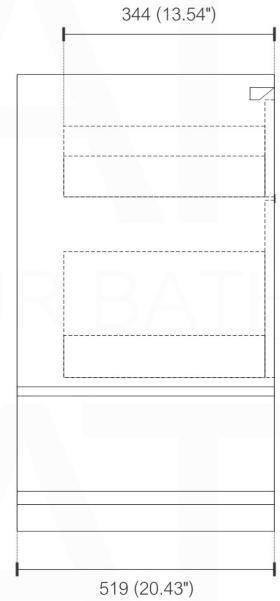

Dimensions:	width	depth	height
inches	47.24"	20.43"	34.48"
mm	1200	519	876

NOTE: DIMENSIONS AND TECHNICAL DETAILS ARE SUBJECT TO CHANGE WITHOUT NOTICE

# NUDO 48 DOUBLE

Sink: SpainSink48D

. FRONT ELEVATION

. SIDE ELEVATION

. TOP ELEVATION

# SQUARE SINK SPAIN 24"

. FRONT ELEVATION

. TOP ELEVATION

. SIDE ELEVATION