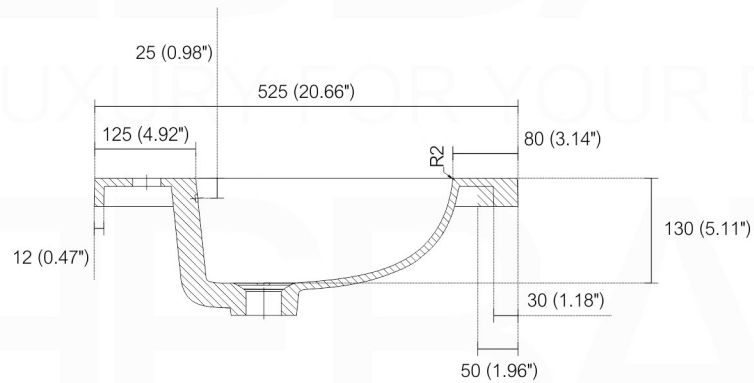

Dimensions:	width	depth	height
inches	47.24"	20.43"	34.48"
mm	1200	519	876

NOTE: DIMENSIONS AND TECHNICAL DETAILS ARE SUBJECT TO CHANGE WITHOUT NOTICE

# SQUARE SINK SPAIN 24"

. FRONT ELEVATION

. TOP ELEVATION

. SIDE ELEVATION