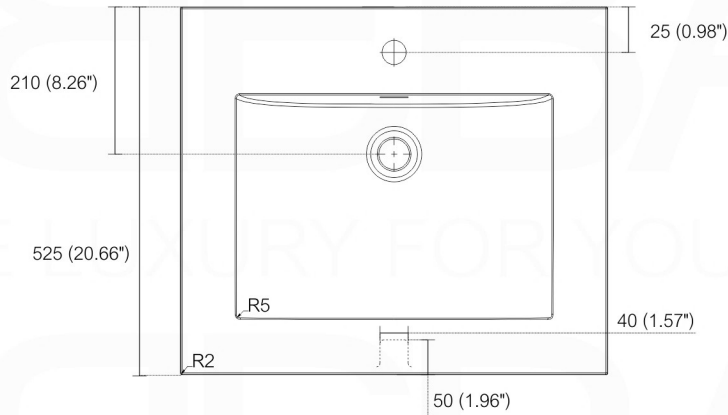

Dimensions:	width	depth	height
inches	47.24"	20.43"	34.48"
mm	1200	519	876

NOTE: DIMENSIONS AND TECHNICAL DETAILS ARE SUBJECT TO CHANGE WITHOUT NOTICE

# NUDO 48 DOUBLE

Sink: SpainSink48D

. FRONT ELEVATION

. SIDE ELEVATION

. TOP ELEVATION

# SQUARE SINK SPAIN 24"

. FRONT ELEVATION

. TOP ELEVATION

. SIDE ELEVATION