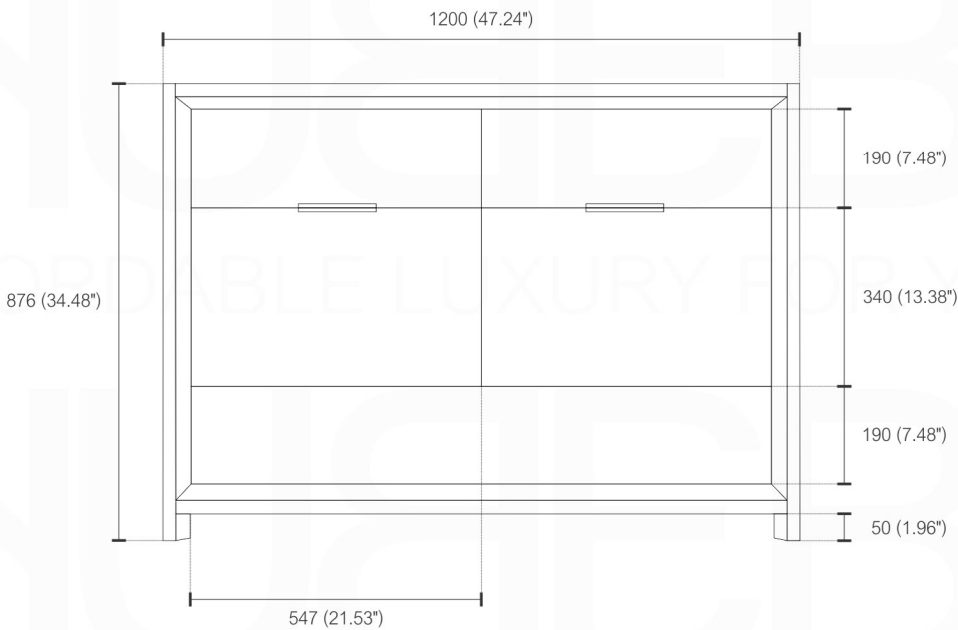

Dimensions:	width	depth	height
inches	47.24"	20.43"	34.48"
mm	1200	519	876

NOTE: DIMENSIONS AND TECHNICAL DETAILS ARE SUBJECT TO CHANGE WITHOUT NOTICE

# NUDO 48 DOUBLE

Sink: SpainSink48D

. FRONT ELEVATION

. SIDE ELEVATION

. TOP ELEVATION

# SQUARE SINK SPAIN 24"

. FRONT ELEVATION

. TOP ELEVATION

. SIDE ELEVATION