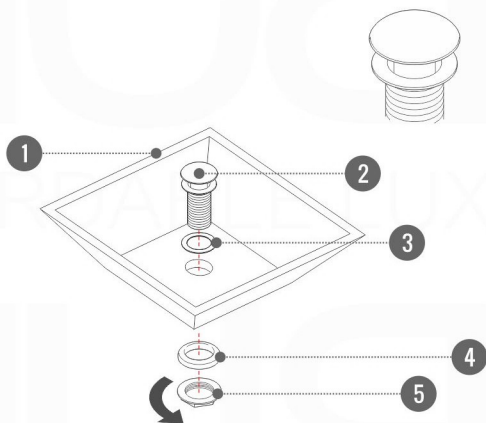

Dimensions:	width	depth	height
inches	47.24"	20.43"	34.48"
mm	1200	519	876

NOTE: DIMENSIONS AND TECHNICAL DETAILS ARE SUBJECT TO CHANGE WITHOUT NOTICE

# SQUARE SINK SPAIN 24"

. FRONT ELEVATION

. TOP ELEVATION

. SIDE ELEVATION

## Pop-Up / P-trap Installation Instructions INSTALLATION GUIDE

FOR SINKS WITHOUT OVERFLOW  
#SKU: P101N / P102N

FOR SINKS WITHOUT OVERFLOW  
#SKU: P101 / P102

OR